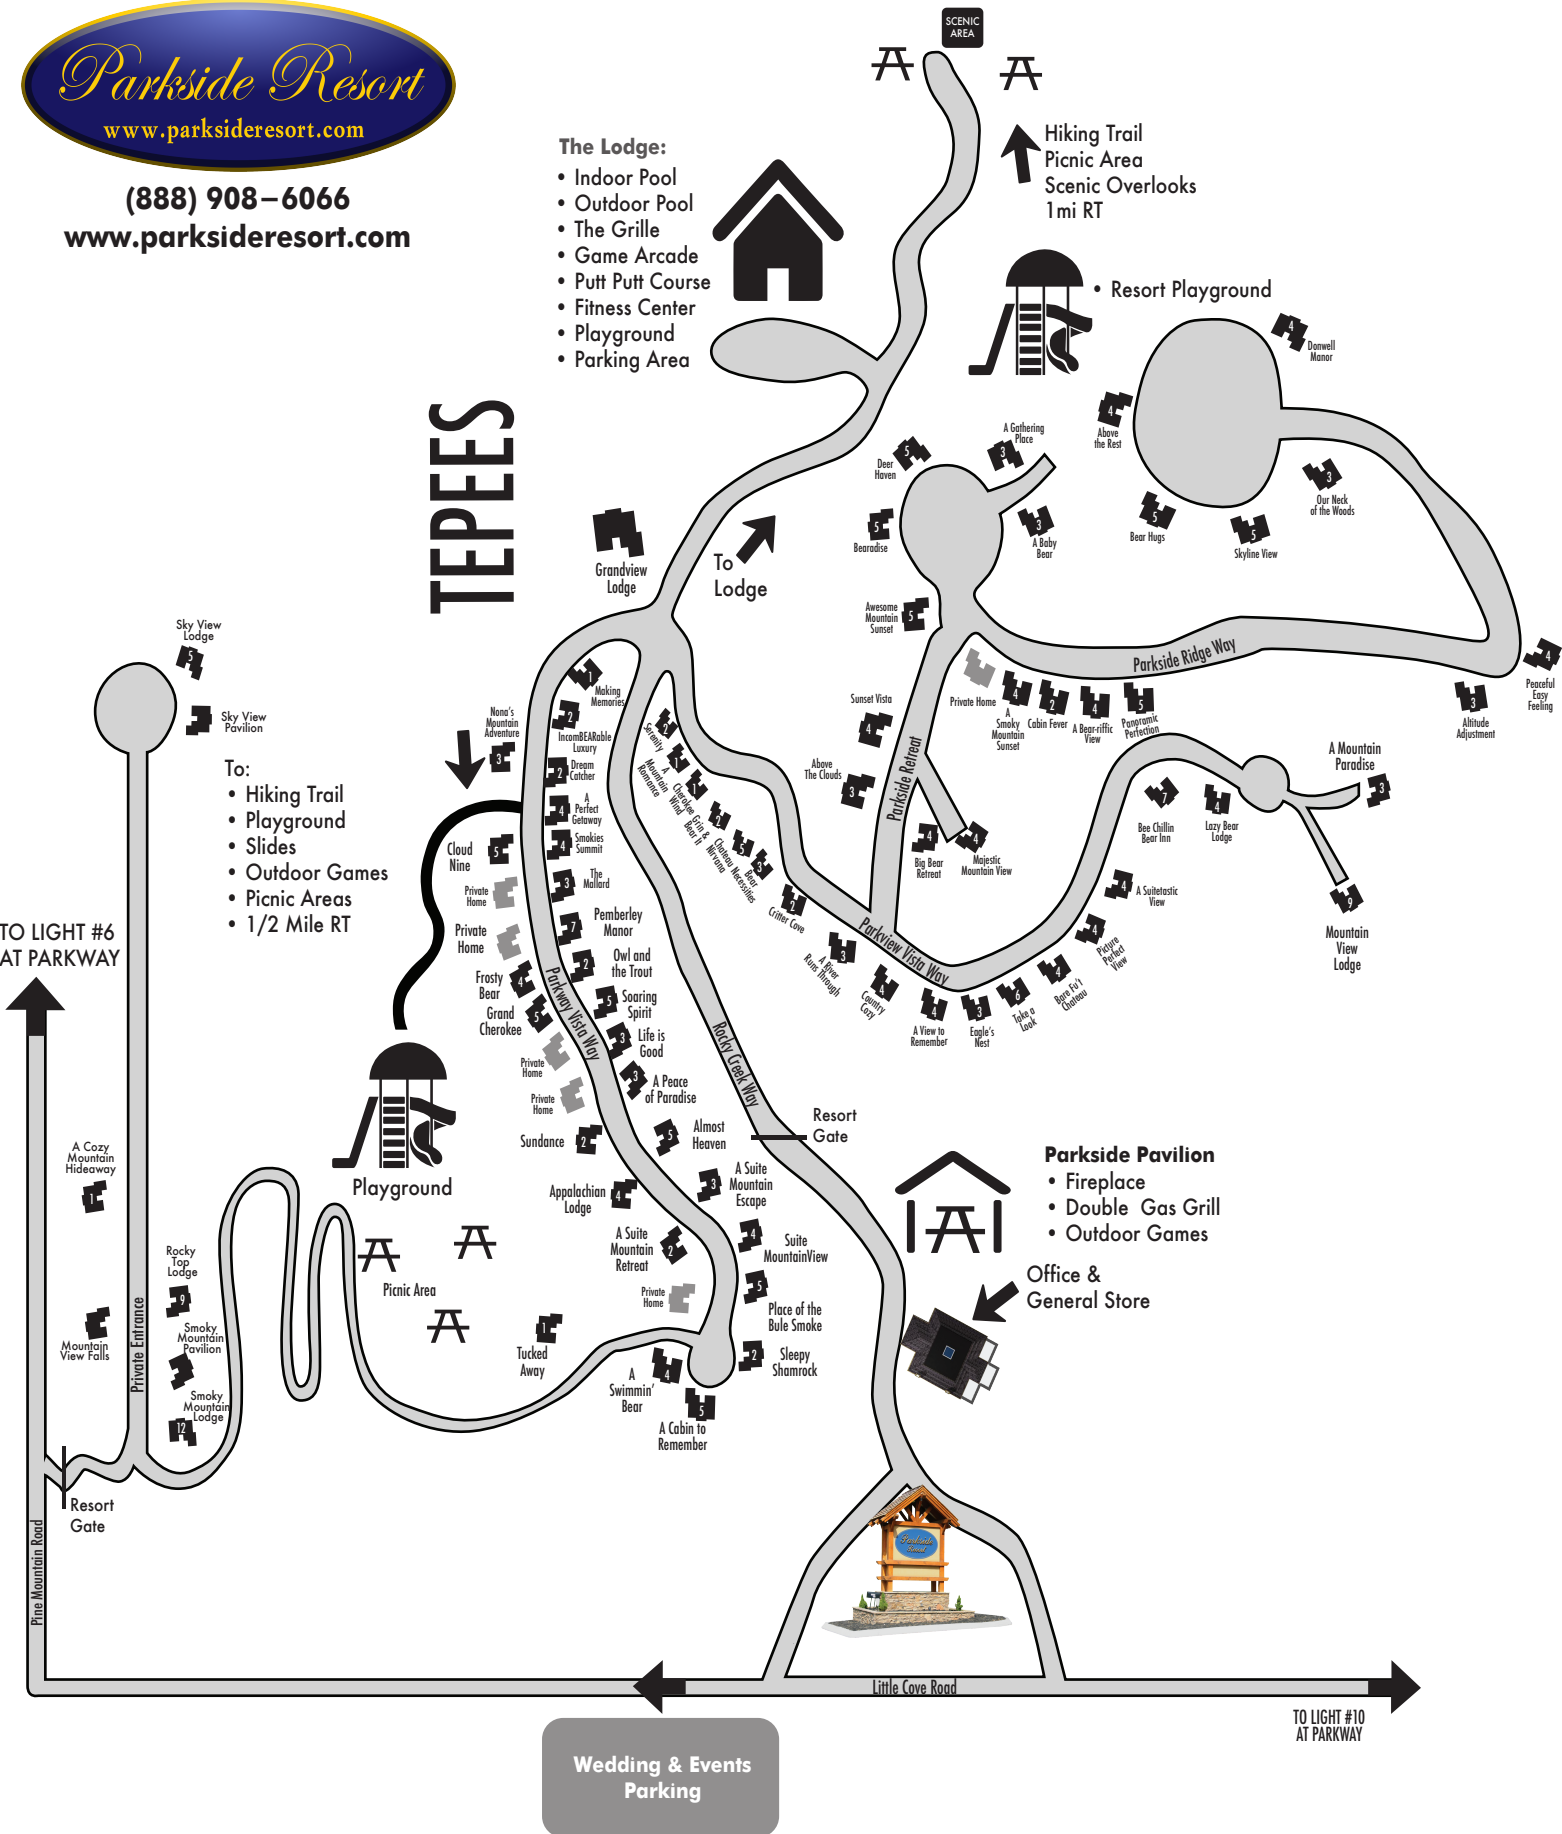

Guests Codes

Resort Gate: _____ Pool Door: _____ Alarm: _____

Door: _____ Pool Cover: _____ WiFi Code: _____

(888) 908-6066
www.parksideresort.com

- The Lodge:**
- Indoor Pool
 - Outdoor Pool
 - The Grille
 - Game Arcade
 - Putt Putt Course
 - Fitness Center
 - Playground
 - Parking Area

- To:**
- Hiking Trail
 - Playground
 - Slides
 - Outdoor Games
 - Picnic Areas
 - 1/2 Mile RT

- Parkside Pavilion**
- Fireplace
 - Double Gas Grill
 - Outdoor Games
- Office & General Store**

Wedding & Events Parking

TO LIGHT #10 AT PARKWAY